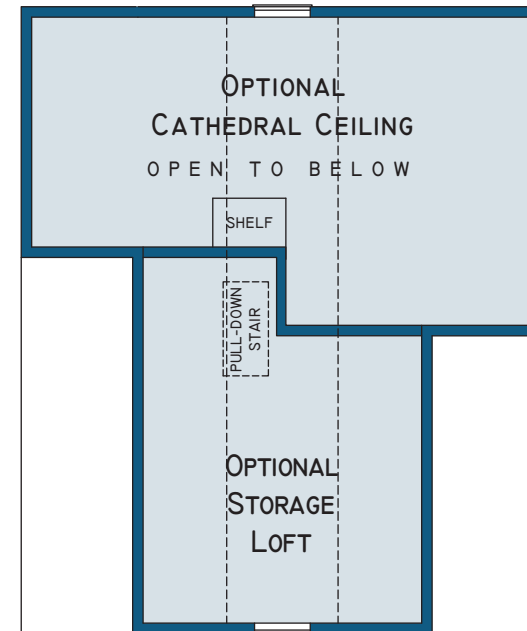

The Cape Elizabeth  
Full Basement Plan

These plans are for marketing purposes only. Areas, dimensions and colors are approximate and are not intended to show specific detailing. Actual unit may be the reverse of that shown. Revisions during construction process may occur. 3-Season porch not available on all units.

2/25/2011

NOTE:  
Optional Cathedral Ceiling available with or without Optional Storage Loft.

NOTE:  
Optional Optional Storage Loft only available with Optional Cathedral Ceiling. Railing between loft and cathedral provided with Optional Storage Loft.