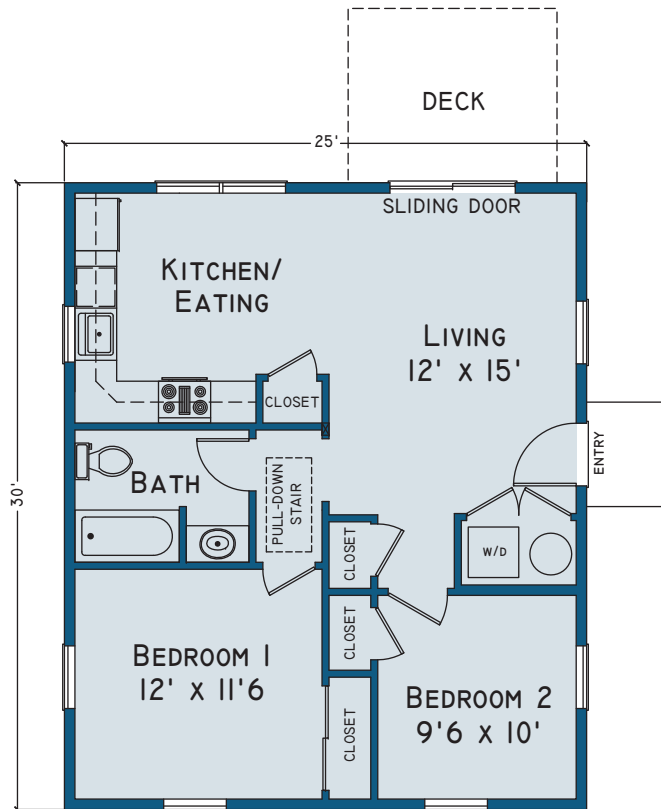

These plans are for marketing purposes only. Areas, dimensions and colors are approximate and are not intended to show specific detailing. Actual unit may be the reverse of that shown. Revisions during construction process may occur. 3-Season porch not available on all units.

2/25/2011