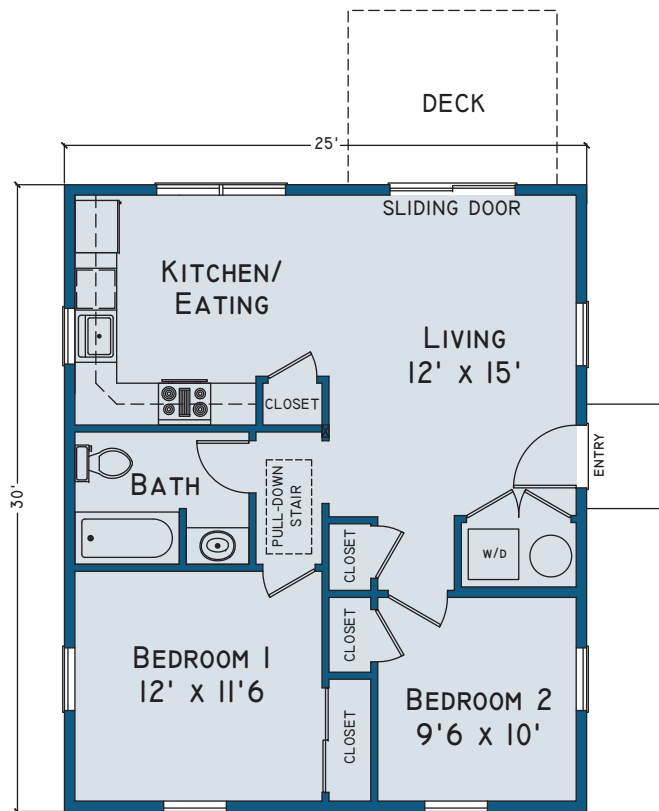

These plans are for marketing purposes only. Areas, dimensions and colors are approximate and are not intended to show specific detailing. Actual unit may be the reverse of that shown. Revisions during construction process may occur. 3-Season porch not available on all units.

5/31/2011