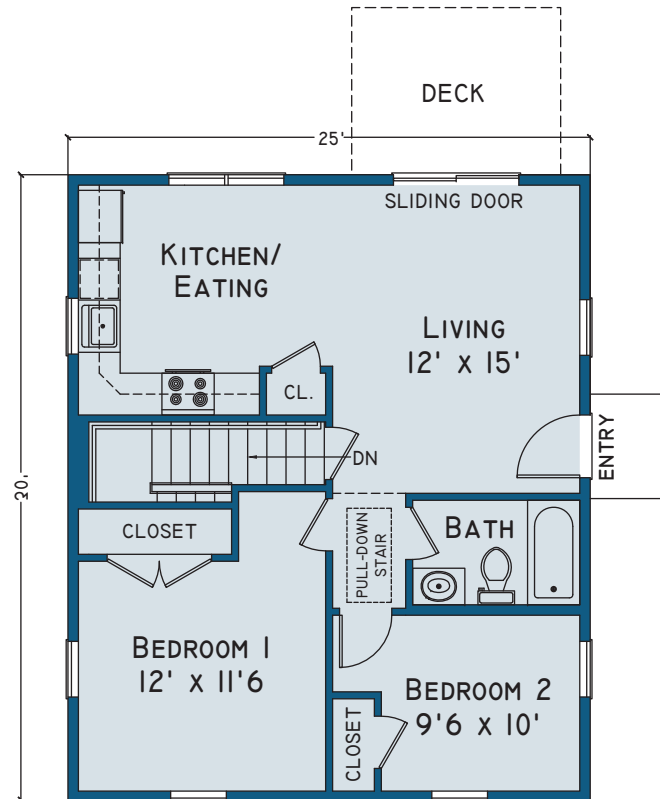

These plans are for marketing purposes only. Areas, dimensions and colors are approximate and are not intended to show specific detailing. Actual unit may be the reverse of that shown. Revisions during construction process may occur. 3-Season porch not available on all units.

5/31/2011

NOTE:
Walk-out basement not available on all cottages as determined by site grading. Specific window and/or door arrangement may vary.

NOTE:
Optional Cathedral Ceiling available with or without Optional Storage Loft.