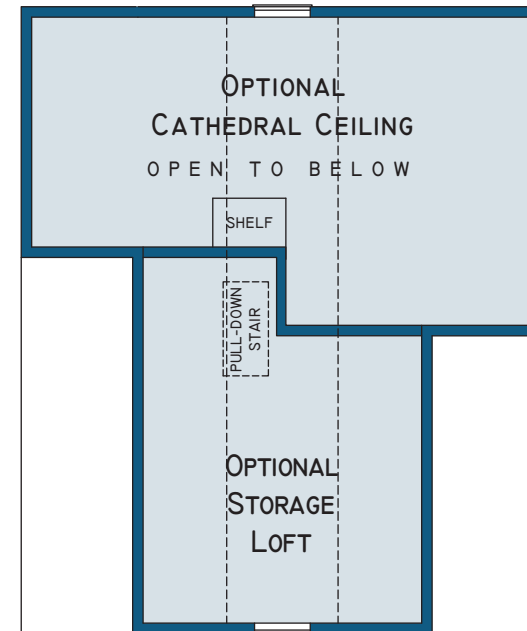

NOTE:
Optional Cathedral Ceiling available
with or without Optional Storage Loft.

NOTE:
Optional Optional Storage Loft only available
with Optional Cathedral Ceiling. Railing between
loft and cathedral provided with Optional Storage Loft.

The Resort at
GOOSE ROCKS
Kennebunkport, ME

The Cape Neddick
Single Level Plan