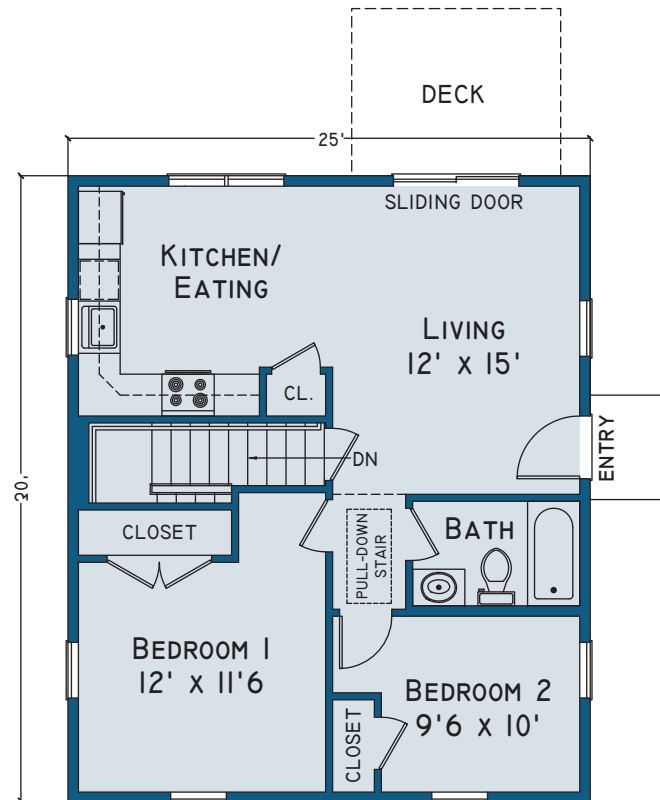

These plans are for marketing purposes only. Areas, dimensions and colors are approximate and are not intended to show specific detailing. Actual unit may be the reverse of that shown. Revisions during construction process may occur. 3-Season porch not available on all units.

2/25/2011

NOTE:
Walk-out basement not available on all cottages as determined by site grading. Specific window and/or door arrangement may vary.

NOTE:
Optional Cathedral Ceiling available with or without Optional Storage Loft.