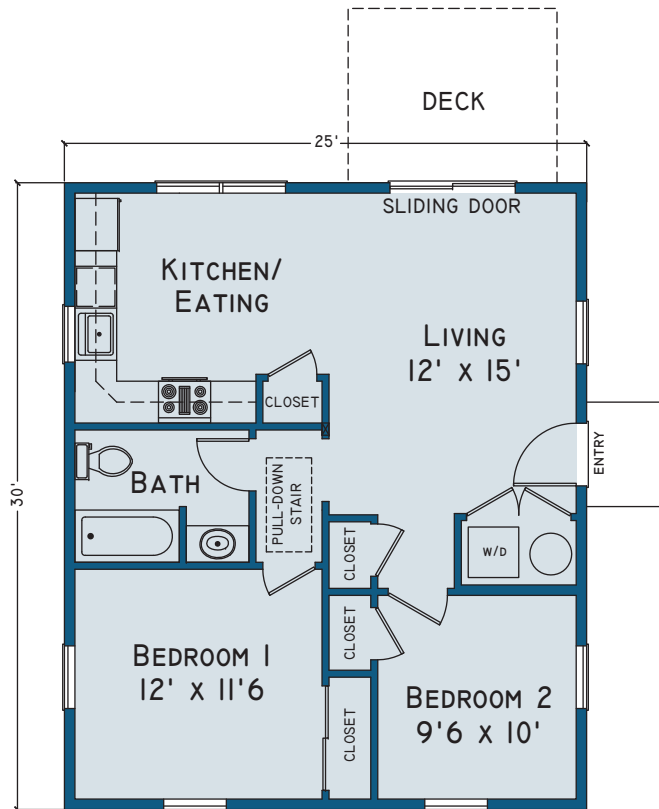

These plans are for marketing purposes only. Areas, dimensions and colors are approximate and are not intended to show specific detailing. Actual unit may be the reverse of that shown. Revisions during construction process may occur. 3-Season porch not available on all units.

2/25/2011